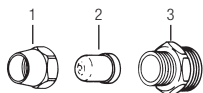

1-3	0310054	J-18-A	Old Style Screw Driver Stop Bumper CP - Complete
1-2	5310034	J-2/J-7	Ferrule with White Plastic Bumper
3	0310052	J-18	CP Lock Shield