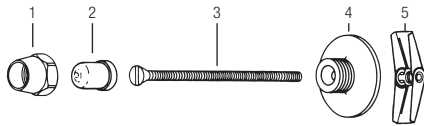

Bumpers, Pipe, and Tube Supports

BUMPERS

Item No.	Code No.	Part No.	Description
----------	----------	----------	-------------

1-5	0310001	J-1-A	Flat Wall Bumper CP - Complete
1-2	5310034	J-2/J-7	Ferrule with White Plastic Bumper

1-5	0310004	J-5-A	Wall Bumper Extension CP - Complete
1-2	5310034	J-2/J-7	Ferrule with White Plastic Bumper

	0310018	J-9-A	Cover Bumper for Old Style Royal – OBSOLETE
1-2	5310034	J-2/J-7	Ferrule with White Plastic Bumper