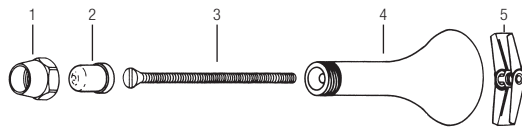

Bumpers, Pipe, and Tube Supports

BUMPERS

Item No.	Code No.	Part No.	Description
----------	----------	----------	-------------

1-5	0310001	J-1-A	Flat Wall Bumper CP - Complete
1-2	5310034	J-2/J-7	Ferrule with White Plastic Bumper

1-5	0310004	J-5-A	Wall Bumper Extension CP - Complete
1-2	5310034	J-2/J-7	Ferrule with White Plastic Bumper

	0310018	J-9-A	Cover Bumper for Old Style Royal – OBSOLETE
1-2	5310034	J-2/J-7	Ferrule with White Plastic Bumper