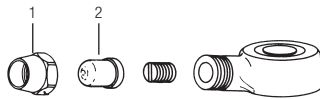

0310018	J-9-A	Cover Bumper for Old Style Royal – OBSOLETE
1-2	5310034	J-2/J-7	Ferrule with White Plastic Bumper