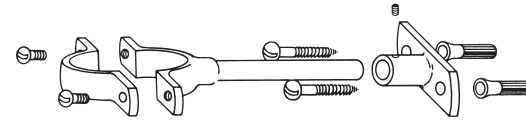

PIPE AND TUBE SUPPORTS

Item No.	Code No.	Part No.	Description
----------	----------	----------	-------------

	0310081	J-112-A	1-1/2" Tube Support with Bumper 5 C/E - Complete
1	0310003	J-2	White Plastic Bumper

	0310083	J-212-A	1-1/2" Solid Ring Tube Support CP 5 C/E – Complete
	0310087	J-212-A	1-1/2" Solid Ring Tube Support CP 6 C/E – Complete
	0310097	J-212-A	CP Pipe Support 1" IPS 5 C/E – For Iron Supply Pipe