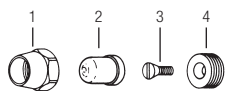

1-4	0310045	J-13-A	Wheel Handle Angle Stop Bumper CP - Complete
1-2	5310034	J-2/J-7	Ferrule with White Plastic Bumper