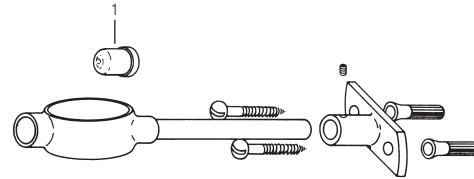

Bumpers, Pipe, and Tube Supports

BUMPERS

Item No.	Code No.	Part No.	Description
----------	----------	----------	-------------

1-5	0310001	J-1-A	Flat Wall Bumper CP - Complete
1-2	5310034	J-2/J-7	Ferrule with White Plastic Bumper

	0310038	J-12-A	1-1/2" Pipe Strap Bumper CP – OBSOLETE
1-2	5310034	J-2/J-7	Ferrule with White Plastic Bumper

1-4	0310045	J-13-A	Wheel Handle Angle Stop Bumper CP - Complete
1-2	5310034	J-2/J-7	Ferrule with White Plastic Bumper

1-3	0310054	J-18-A	Old Style Screw Driver Stop Bumper CP - Complete
1-2	5310034	J-2/J-7	Ferrule with White Plastic Bumper
3	0310052	J-18	CP Lock Shield

1-2	5310034	J-2/J-7	Ferrule with White Plastic Bumper
1	0310016PK	J-7	CP Ferrule for Plastic Bumper
2	5310003	J-2	White Plastic Bumper

PIPE AND TUBE SUPPORTS

Item No.	Code No.	Part No.	Description
----------	----------	----------	-------------

	0310081	J-112-A	1-1/2" Tube Support with Bumper 5 C/E - Complete
1	0310003	J-2	White Plastic Bumper