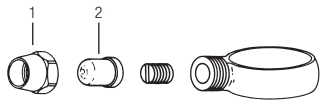

0310038	J-12-A	1-1/2" Pipe Strap Bumper CP – OBSOLETE
1-2	5310034	J-2/J-7	Ferrule with White Plastic Bumper