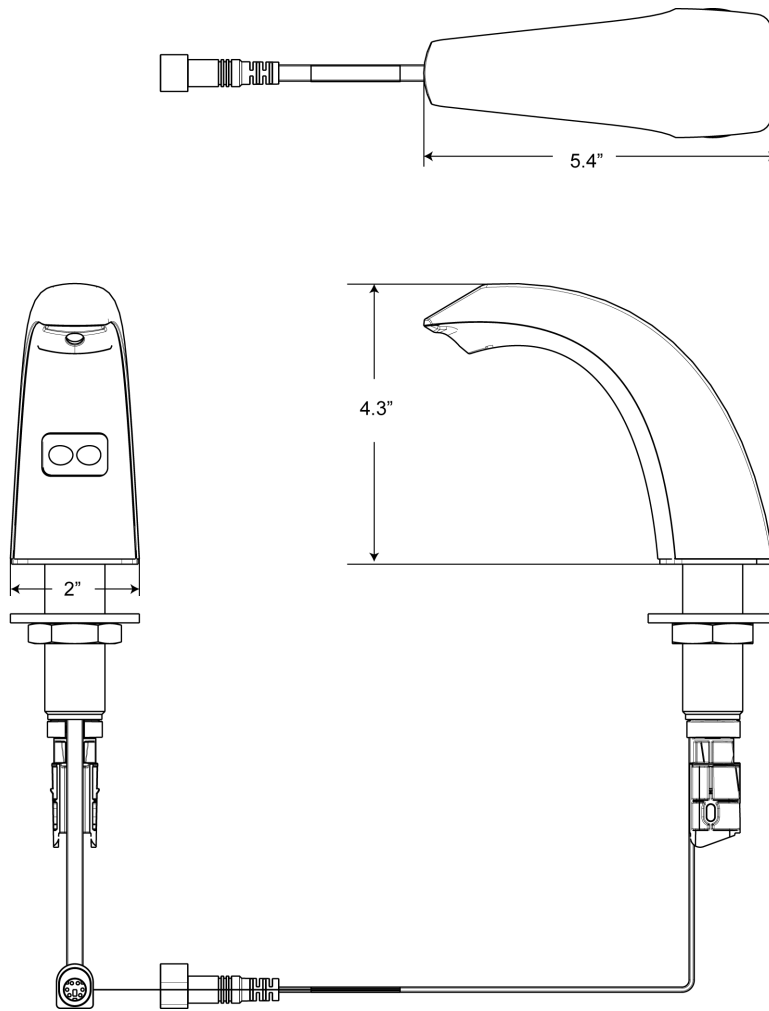

CODE NUMBER

3346097

DESCRIPTION

Sloan® Deck-Mounted Foam Soap Dispenser, Polished Chrome Finish

DETAILS

- Finish: Polished Chrome (CP)
- Power Type: Battery
- Height: 4 3/10" (109mm)
- Width: 2" (51mm)
- Depth: 5 2/5" (137mm)
- Maximum Deck Thickness: 2" (51mm)
- Sensor Type: IR

FEATURES

Sensor Activated, Electronic, Chrome Plated Die Cast Body, Hand Washing Foam Soap Dispenser with the following features:

- Modular one-piece construction easily attaches to deck surface
- All electronics in spout are sealed
- Designed for drip free foam dispensing operation
- Motor Assembly suspended under counter connected to soap dispenser spout
- Motor Assembly rotates 360 degrees for easy installation
- Battery life of 45,000 activations
- 1,500 dispenses per foam soap bottle
- Ships with 2 bottles of ESD-325 non-scented, non-colored foam soap (1500ml per bottle)
- Ships with battery pack (4 "D" Alkaline batteries included)
- Sensor range - nominal 5"
- GFI outlet suggested per code
- 120V/15 Amp
- Optional AC adaptor can be purchased separately (part number 0346090)
- Select the ESD-801 to combine ESD-800 soap dispenser, 2 bottles of soap and the EBF-85-4 faucet

SOAP REFILLS

- ESD-325 (1500 ml/mL)

VIDEOS

- PVD Special Finishes

COMPLIANCES & CERTIFICATIONS

(ADA Compliant, WELL Building Standard)

RECOMMENDED SPECIFICATION

Sloan Foam Soap Dispenser model number ESD-800. Chrome Plated Dispenser. Supplied with 2 bottles of 1500ml soap.

WARRANTY

[View Warranty Information](#)

ROUGH-IN

MATCHING FAUCETS

| | Name | Description | |
|---|--------|--|--------------------------------|
|  | ETF-80 | Optima® Hardwired-Powered Deck-Mounted Mid Body | View more info |
|  | EBF-85 | Optima® Battery or Turbine-Powered Deck-Mounted Mid Body | View more info |